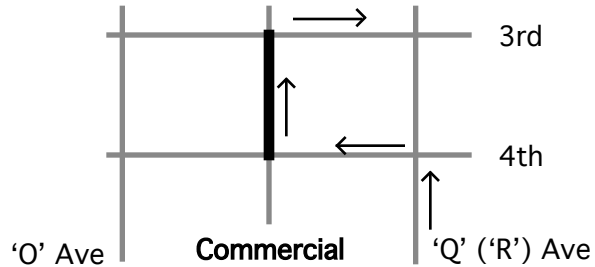

Routing Instructions for Booth Setup (300 Block - between 3rd and 4th Streets)

Set up Thursday after 6 pm

ALL booths

Take the first exit into Anacortes, "R" Avenue, and proceed north. 'R' changes into 'Q' Avenue. Turn left at 4th Street then right at Commercial to your booth.

Exit by going north to 3rd Street and turn right.

Proceed to any legal parking space.

Please follow these routing instructions so that we may minimize the traffic problems and please do not park in the alleys. The Anacortes police will tow any vehicles that are parked in the alley. Thank you for your cooperation.