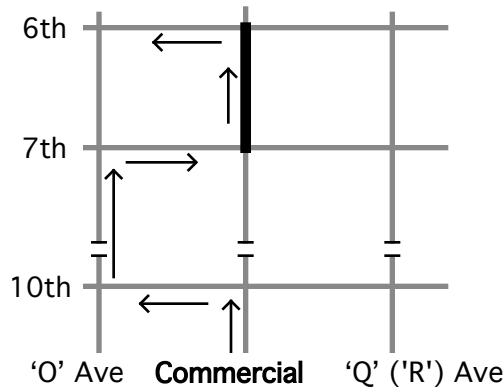

2017 Arts Festival
Booth Map
600 Block - South Half

610W
Park, Y
Photography

610C
McCoy, Z
Jewelry

610E
Loeffler, M
Wrbls,Lthr

printed
May 25, 2017

Alley

7th Street

Youth Activities

Routing Instructions for Booth Setup (600 Block - between 6th and 7th Streets)

Set up Thursday after 6 pm

ALL booth artisans

Take the second exit into Anacortes, Commercial Avenue, and proceed north. Turn left at 10th Street, right on "O" Avenue, then right on 7th Street and left at Commercial to your booth. Exit by going north to 6th Street and turn left.