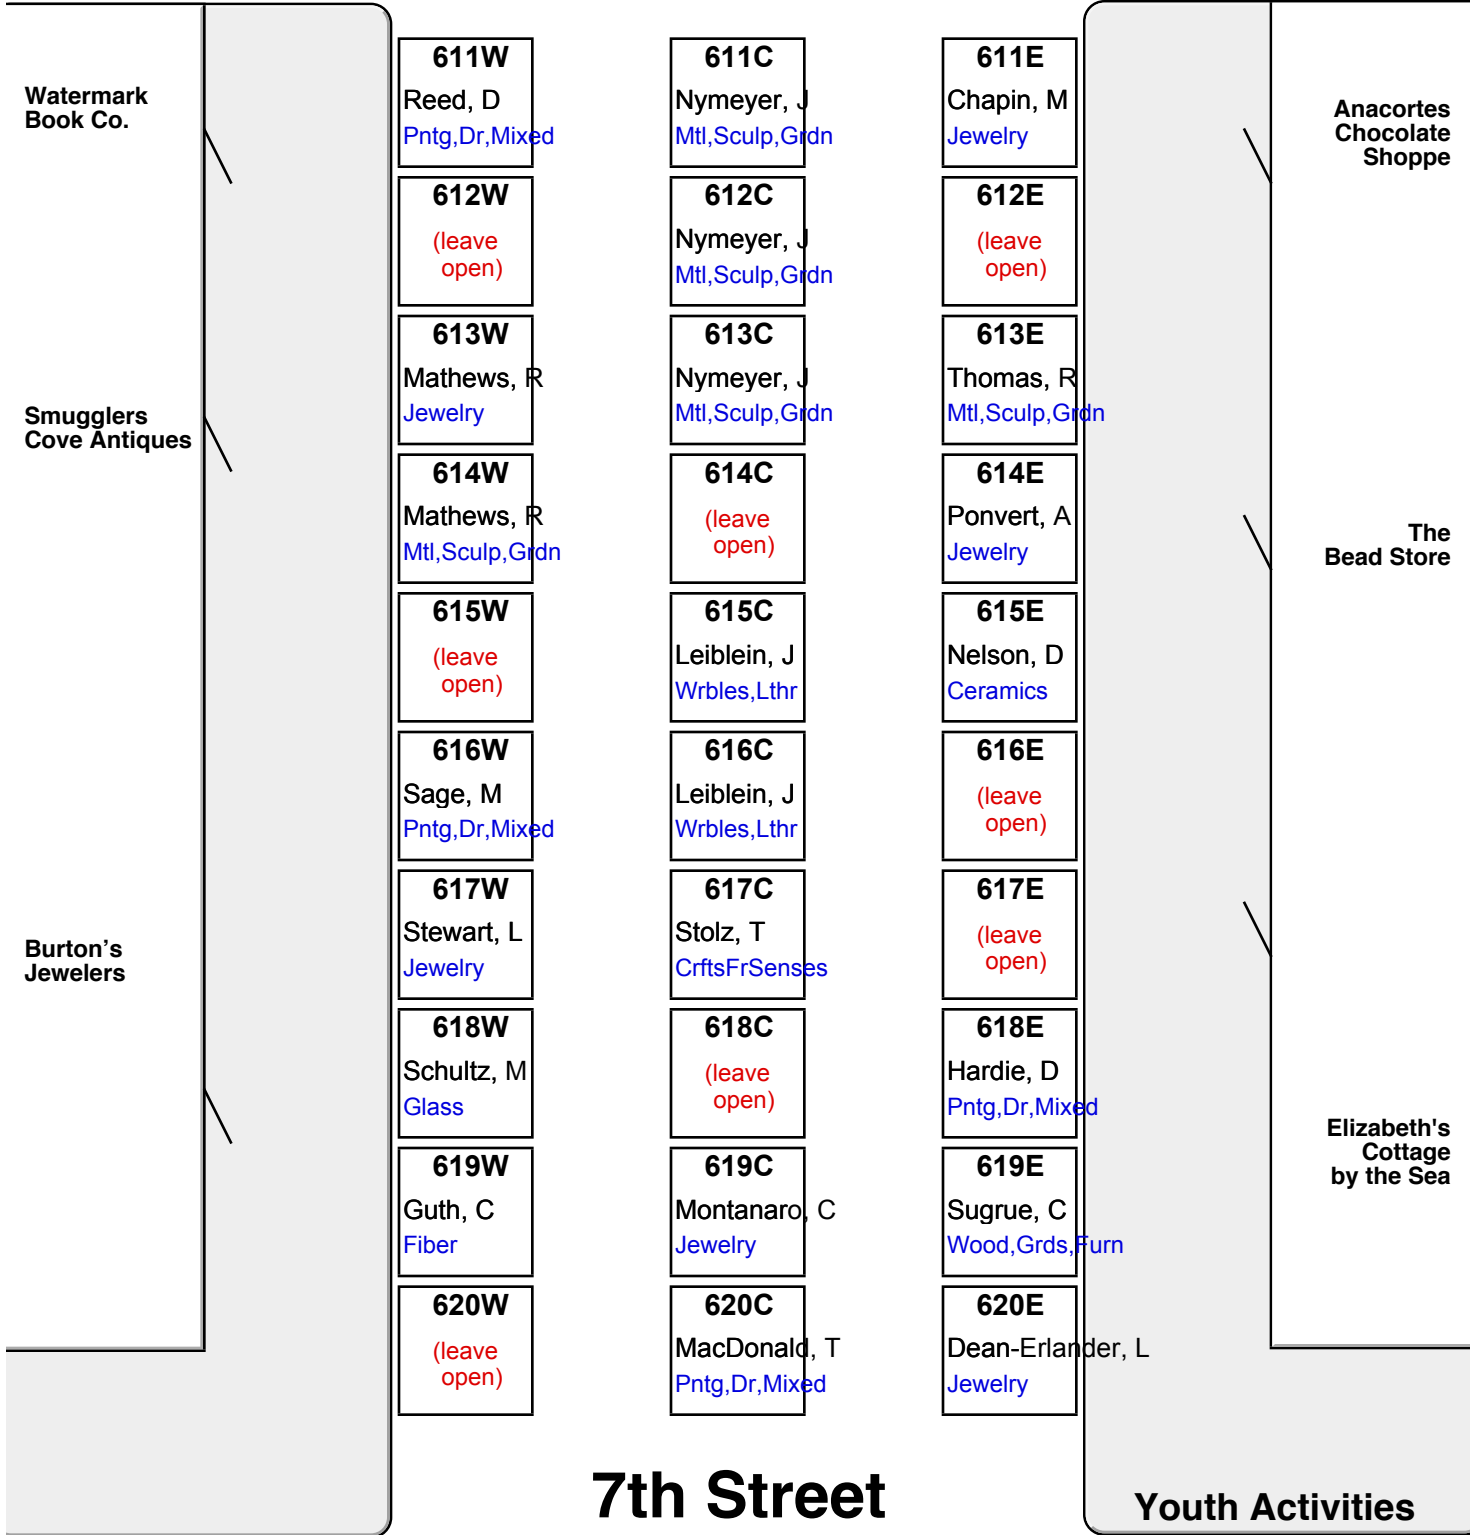

2017 Arts Festival
Booth Map
600 Block - South Half

610W
Park, Y
Photography

610C
McCoy, Z
Jewelry

610E
Loeffler, M
Wrbls,Lthr

printed
Aug 3, 2017

Alley

Routing Instructions for Booth Setup (600 Block - between 6th and 7th Streets)

Set up Thursday after 6 pm

ALL booth artisans

Take the second exit into Anacortes, Commercial Avenue, and proceed north. Turn left at 10th Street, right on "O" Avenue, then right on 7th Street and left at Commercial to your booth. Exit by going north to 6th Street and turn left.

Please follow these routing instructions so that we may minimize the traffic problems and please do not park in the alleys. The Anacortes police will tow any vehicles that are parked in the alley. Thank you for your cooperation.

Primary Media Categories Corresponding Names used on the map

- | | | |
|----------------|---|--------------------------------|
| Ceramics | = | Ceramics |
| CrftsFrSenses | = | Crafts for the Senses |
| Fiber | = | Fiber |
| Food | = | Food Products |
| Glass | = | Glass |
| Jewelry | = | Jewelry |
| Mtl,Sculp,Grdn | = | Metal, Sculpture, Garden Art |
| Pntg,Dr,Mixed | = | Painting, Drawing, Mixed Media |
| Photography | = | Photography |
| Wrbles,Lthr | = | Wearables, Leather |
| Wood,Grds,Furn | = | Wood, Gourds, Furniture |