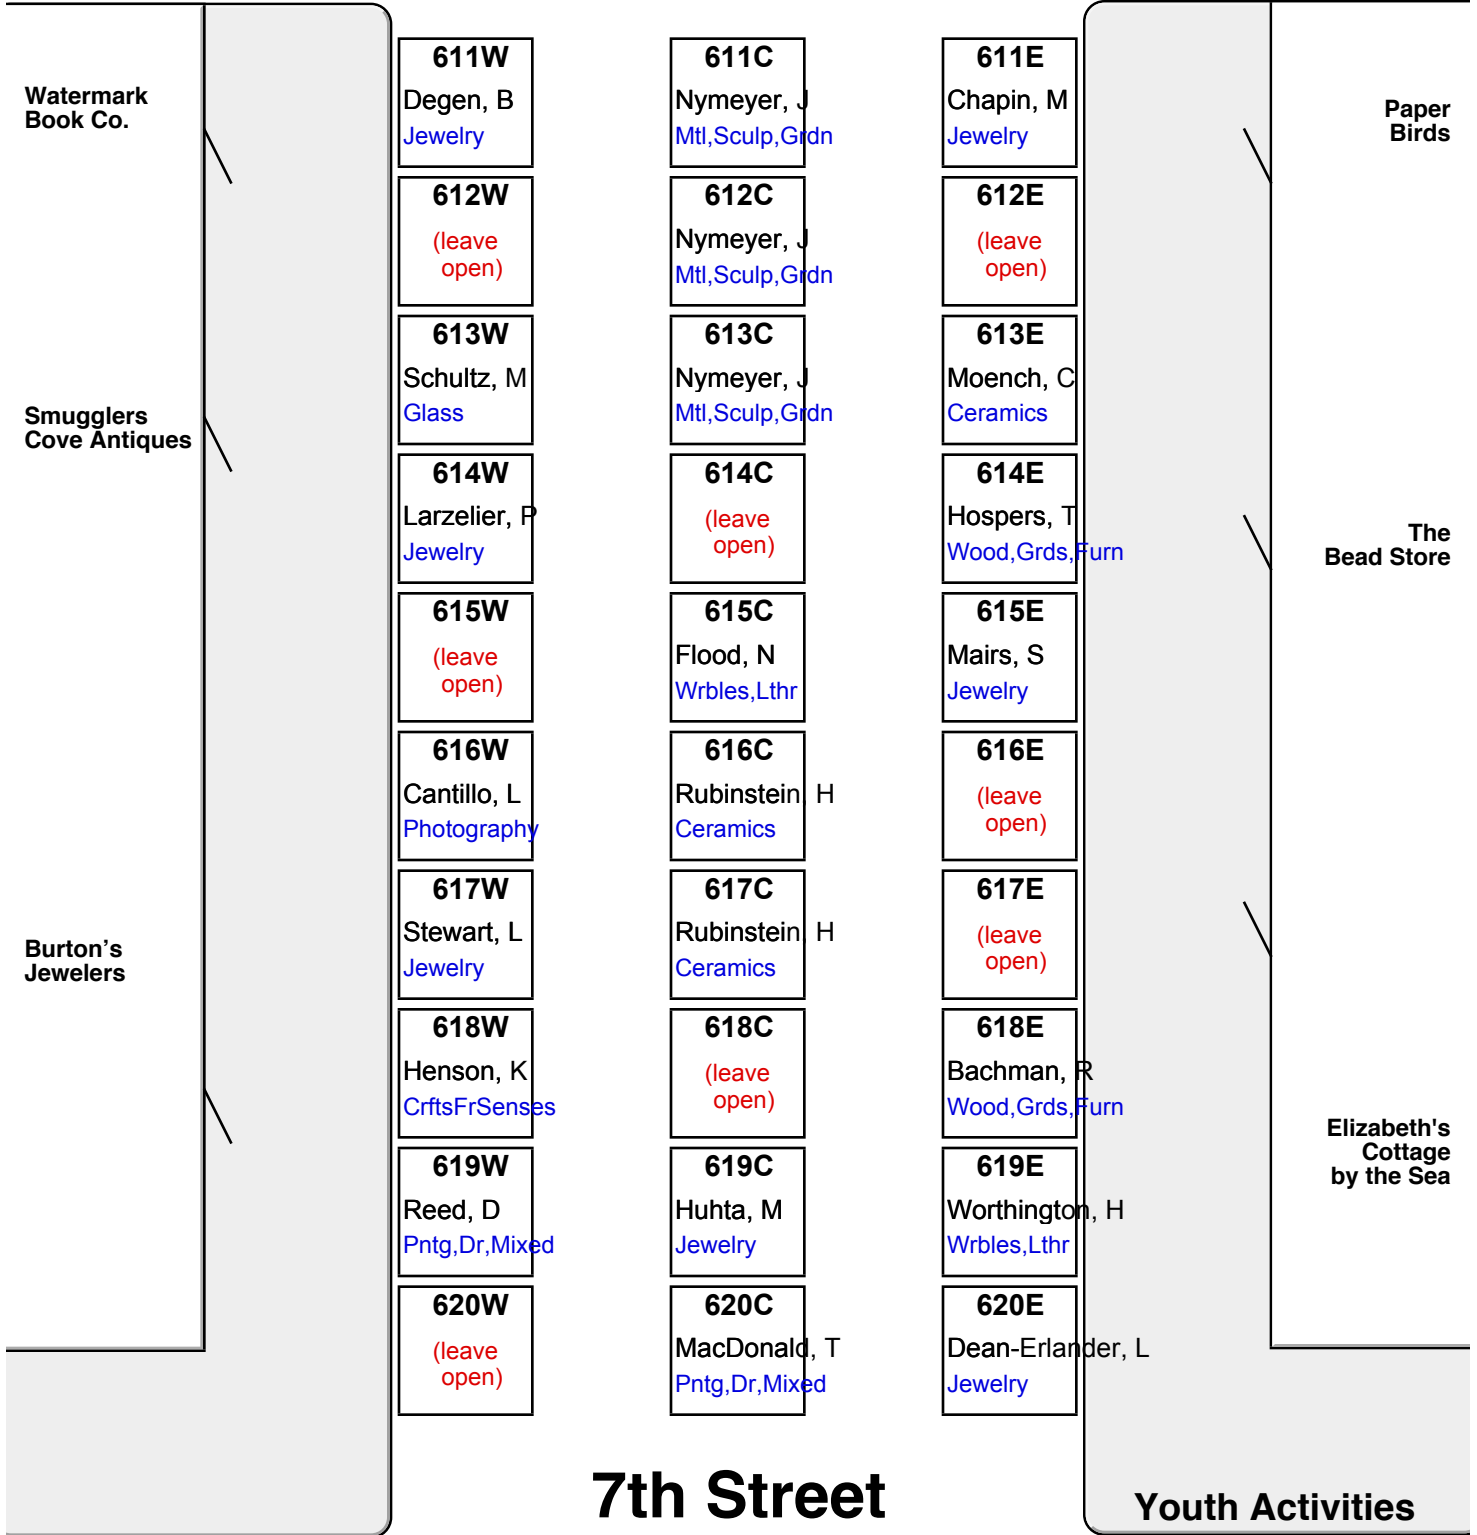

2018 Arts Festival  
Booth Map  
600 Block - South Half

**610W**  
Park, Y  
Photography

**610C**  
McCoy, Z  
Jewelry

**610E**  
Loeffler, M  
Wrbls,Lthr

printed  
Aug 1, 2018

# Alley

## Routing Instructions for Booth Setup (600 Block - between 6th and 7th Streets)

Set up Thursday after 6 pm

### ALL booth artisans

Take the second exit into Anacortes, Commercial Avenue, and proceed north. Turn left at 10th Street, right on "O" Avenue, then right on 7th Street and left at Commercial to your booth. Exit by going north to 6th Street and turn left.