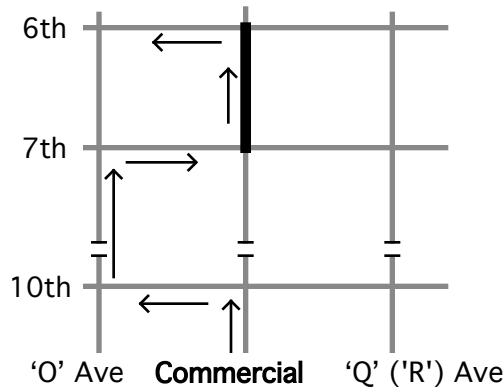

# Alley

## Routing Instructions for Booth Setup (600 Block - between 6th and 7th Streets)

Set up Thursday after 6 pm