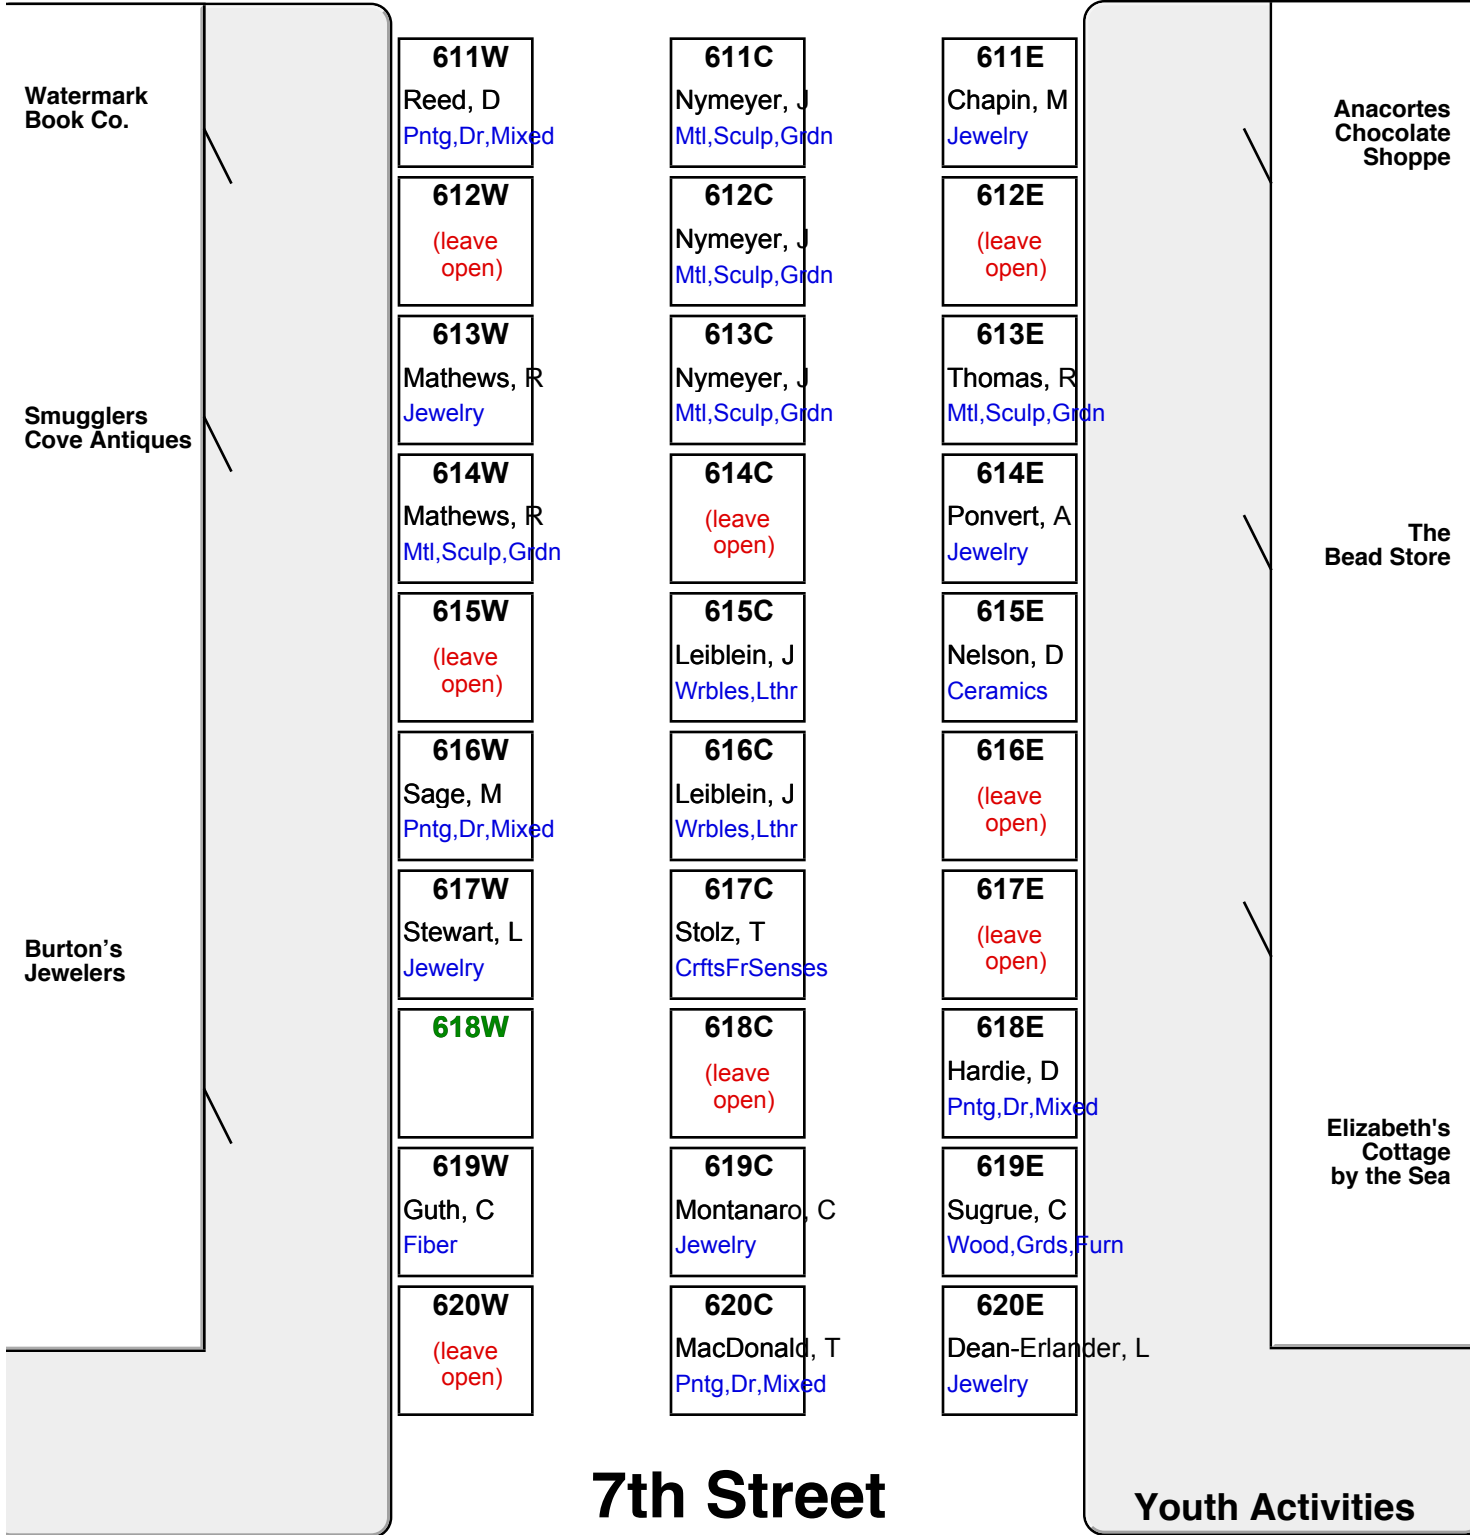

2017 Arts Festival
Booth Map
600 Block - South Half

610W
Park, Y
Photography

610C
McCoy, Z
Jewelry

610E
Loeffler, M
Wrbls,Lthr

printed
May 25, 2017

Alley

7th Street

Youth Activities

Routing Instructions for Booth Setup (600 Block - between 6th and 7th Streets)

Set up Thursday after 6 pm

ALL booth artisans

Take the second exit into Anacortes, Commercial Avenue, and proceed north. Turn left at 10th Street, right on "O" Avenue, then right on 7th Street and left at Commercial to your booth. Exit by going north to 6th Street and turn left.

Please follow these routing instructions so that we may minimize the traffic problems and please do not park in the alleys. The Anacortes police will tow any vehicles that are parked in the alley. Thank you for your cooperation.

Primary Media Categories Corresponding Names used on the map

- | | | |
|----------------|---|--------------------------------|
| Ceramics | = | Ceramics |
| CrftsFrSenses | = | Crafts for the Senses |
| Fiber | = | Fiber |
| Food | = | Food Products |
| Glass | = | Glass |
| Jewelry | = | Jewelry |
| Mtl,Sculp,Grdn | = | Metal, Sculpture, Garden Art |
| Pntg,Dr,Mixed | = | Painting, Drawing, Mixed Media |
| Photography | = | Photography |
| Wrbles,Lthr | = | Wearables, Leather |
| Wood,Grds,Furn | = | Wood, Gourds, Furniture |