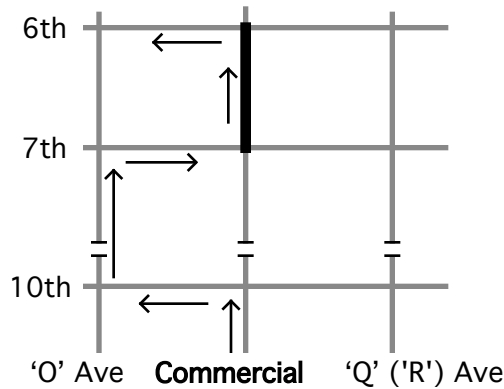

Routing Instructions for Booth Setup (600 Block - between 6th and 7th Streets)

Set up Thursday after 6 pm

ALL booth artisans

Take the second exit into Anacortes, Commercial Avenue, and proceed north. Turn left at 10th Street, right on "O" Avenue, then right on 7th Street and left at Commercial to your booth. Exit by going north to 6th Street and turn left.

Please follow these routing instructions so that we may minimize the traffic problems and please do not park in the alleys. The Anacortes police will tow any vehicles that are parked in the alley. Thank you for your cooperation.

Primary Media Categories Corresponding Names used on the map

Ceramics	=	Ceramics
CrftsFrSenses	=	Crafts for the Senses
Fiber	=	Fiber
Food	=	Food Products
Glass	=	Glass
Jewelry	=	Jewelry
Mtl,Sculp,Grdn	=	Metal, Sculpture, Garden Art
Pntg,Dr,Mixed	=	Painting, Drawing, Mixed Media
Photography	=	Photography
Wrbles,Lthr	=	Wearables, Leather
Wood,Grds,Furn	=	Wood, Gourds, Furniture