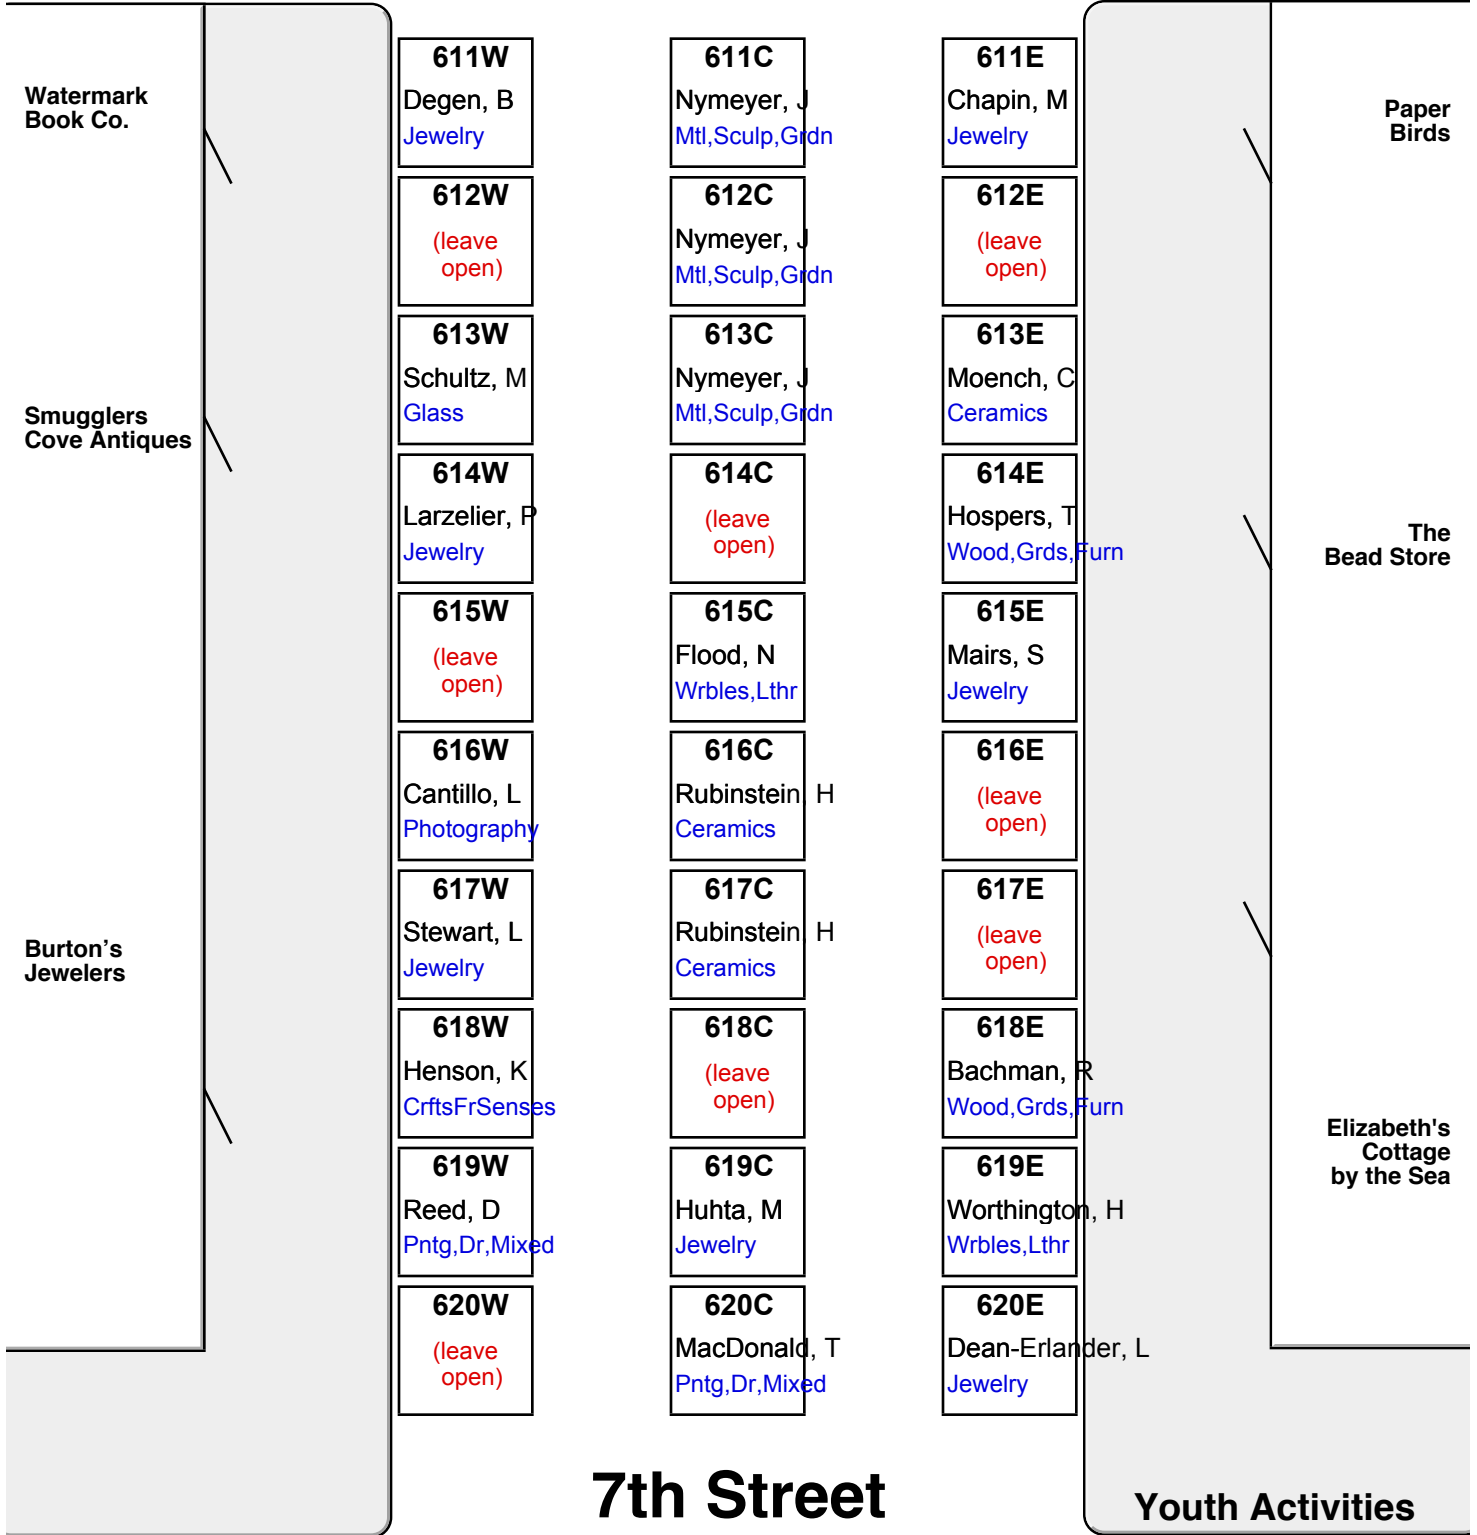

2018 Arts Festival  
Booth Map  
600 Block - South Half

**610W**  
Park, Y  
Photography

**610C**  
McCoy, Z  
Jewelry

**610E**  
Loeffler, M  
Wrbls,Lthr

printed  
Aug 1, 2018

# 7th Street

## Routing Instructions for Booth Setup (600 Block - between 6th and 7th Streets)

Set up Thursday after 6 pm

### ALL booth artisans

Take the second exit into Anacortes, Commercial Avenue, and proceed north. Turn left at 10th Street, right on "O" Avenue, then right on 7th Street and left at Commercial to your booth. Exit by going north to 6th Street and turn left.