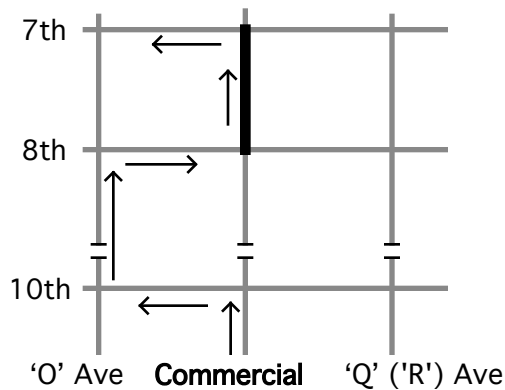

Routing Instructions for Booth Setup (700 Block - between 7th and 8th Streets)

Set up Thursday after 6 pm

ALL booth artisans

Take the second exit into Anacortes, Commercial Avenue, and proceed north. Turn left at 10th Street, right on "O" Avenue, then right on 8th Street and left at Commercial to your booth. Exit by going north to 7th Street and turn left.

Please follow these routing instructions so that we may minimize the traffic problems and please do not park in the alleys. The Anacortes police will tow any vehicles that are parked in the alley. Thank you for your cooperation.

Primary Media Categories Corresponding Names used on the map

Ceramics	=	Ceramics
CrftsFrSenses	=	Crafts for the Senses
Fiber	=	Fiber
Food	=	Food Products
Glass	=	Glass
Jewelry	=	Jewelry
Mtl,Sculp,Grdn	=	Metal, Sculpture, Garden Art
Pntg,Dr,Mixed	=	Painting, Drawing, Mixed Media
Photography	=	Photography
Wrbls,Lthr	=	Wearables, Leather
Wood,Grds,Furn	=	Wood, Gourds, Furniture