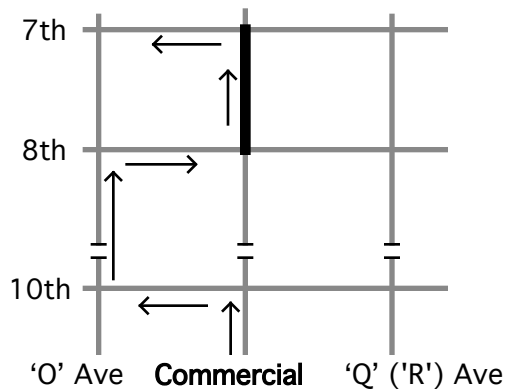

2017 Arts Festival
Booth Map
700 Block - South Half

Alley

8th Street

printed
Aug 3, 2017

710W
(leave open)

710C
DeGraaf, E
Pntg,Dr,Mixed

710E
(leave open)

Routing Instructions for Booth Setup (700 Block - between 7th and 8th Streets)

Set up Thursday after 6 pm

ALL booth artisans

Take the second exit into Anacortes, Commercial Avenue, and proceed north. Turn left at 10th Street, right on "O" Avenue, then right on 8th Street and left at Commercial to your booth. Exit by going north to 7th Street and turn left.