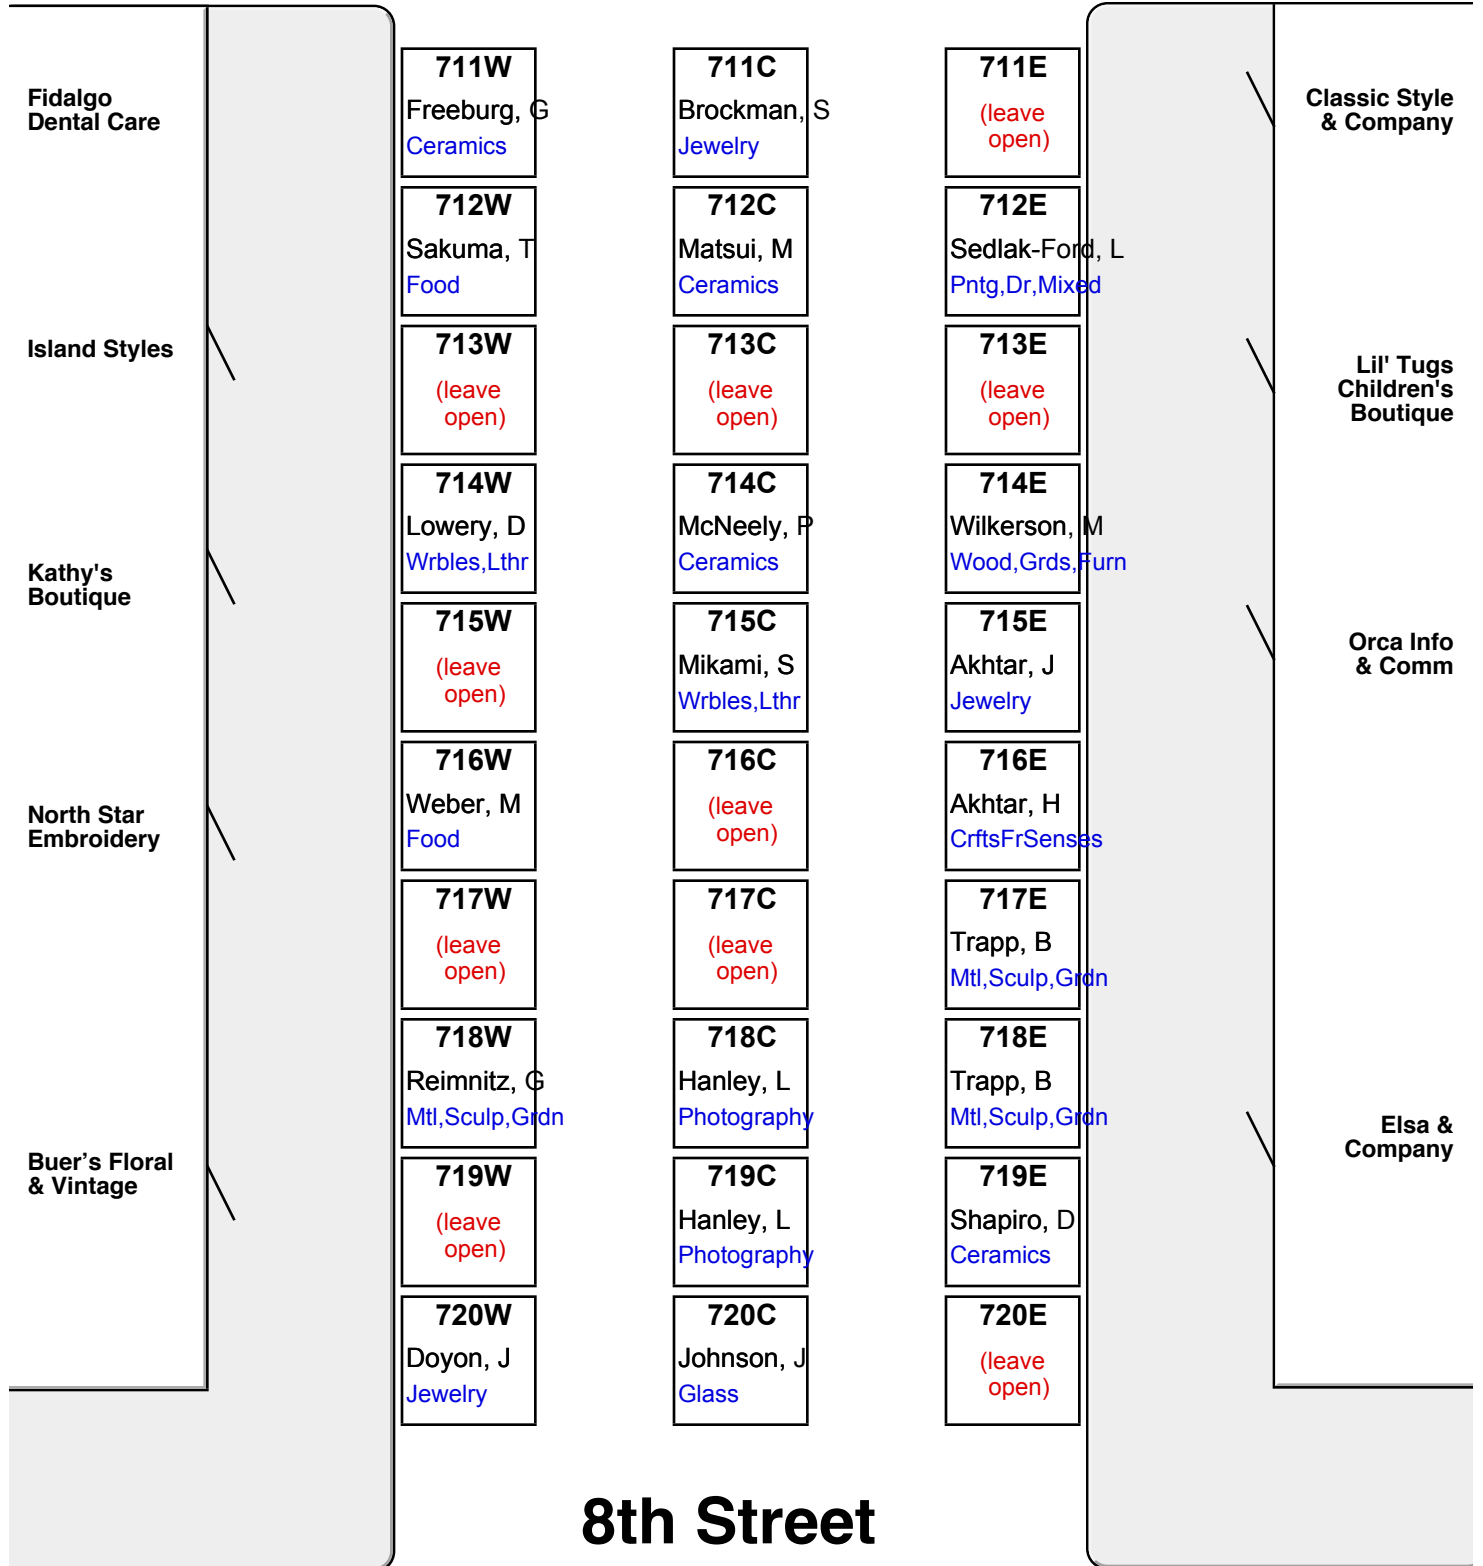

2017 Arts Festival
Booth Map
700 Block - South Half

Alley

8th Street

printed
Aug 3, 2017

710W
(leave open)

710C
DeGraaf, E
Pntg,Dr,Mixed

710E
(leave open)

Routing Instructions for Booth Setup (700 Block - between 7th and 8th Streets)

Set up Thursday after 6 pm

ALL booth artisans

Take the second exit into Anacortes, Commercial Avenue, and proceed north. Turn left at 10th Street, right on "O" Avenue, then right on 8th Street and left at Commercial to your booth. Exit by going north to 7th Street and turn left.

Please follow these routing instructions so that we may minimize the traffic problems and please do not park in the alleys. The Anacortes police will tow any vehicles that are parked in the alley. Thank you for your cooperation.