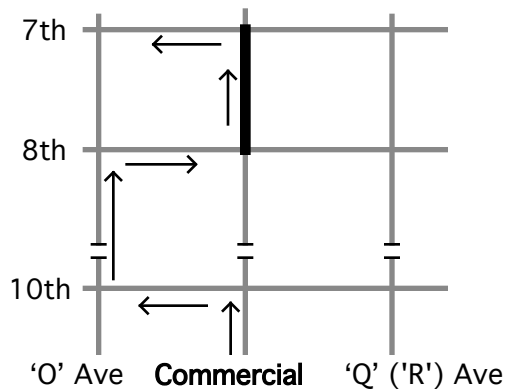

2018 Arts Festival
Booth Map
700 Block - South Half

Alley

printed
Aug 1, 2018

8th Street

Routing Instructions for Booth Setup (700 Block - between 7th and 8th Streets)

Set up Thursday after 6 pm

ALL booth artisans

Take the second exit into Anacortes, Commercial Avenue, and proceed north. Turn left at 10th Street, right on "O" Avenue, then right on 8th Street and left at Commercial to your booth. Exit by going north to 7th Street and turn left.