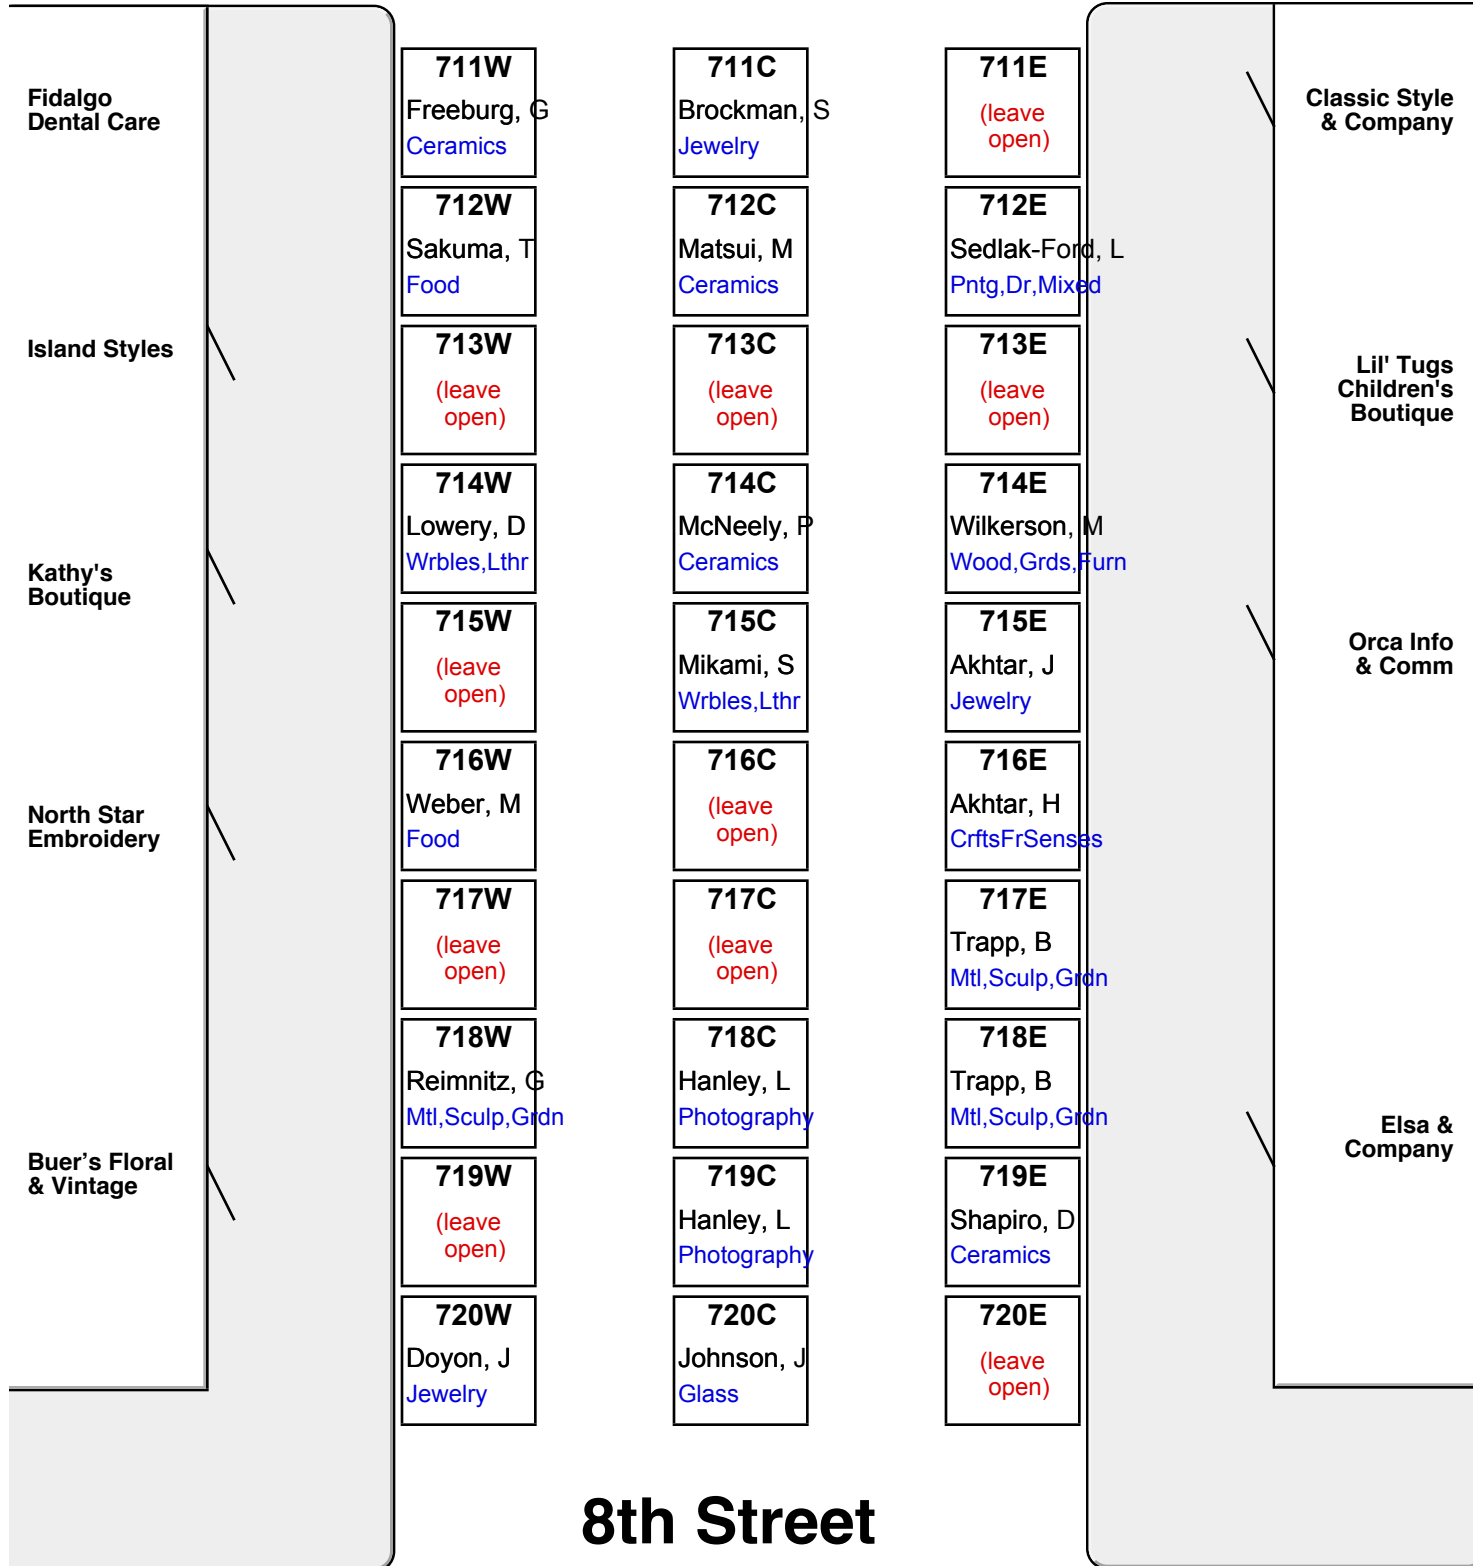

2017 Arts Festival
Booth Map
700 Block - South Half

Alley

printed
Jun 20, 2017

Routing Instructions for Booth Setup (700 Block - between 7th and 8th Streets)

Set up Thursday after 6 pm

ALL booth artisans

Take the second exit into Anacortes, Commercial Avenue, and proceed north. Turn left at 10th Street, right on "O" Avenue, then right on 8th Street and left at Commercial to your booth. Exit by going north to 7th Street and turn left.

Please follow these routing instructions so that we may minimize the traffic problems and please do not park in the alleys. The Anacortes police will tow any vehicles that are parked in the alley. Thank you for your cooperation.

Primary Media Categories Corresponding Names used on the map

- | | | |
|----------------|---|--------------------------------|
| Ceramics | = | Ceramics |
| CrftsFrSenses | = | Crafts for the Senses |
| Fiber | = | Fiber |
| Food | = | Food Products |
| Glass | = | Glass |
| Jewelry | = | Jewelry |
| Mtl,Sculp,Grdn | = | Metal, Sculpture, Garden Art |
| Pntg,Dr,Mixed | = | Painting, Drawing, Mixed Media |
| Photography | = | Photography |
| Wrbls,Lthr | = | Wearables, Leather |
| Wood,Grds,Furn | = | Wood, Gourds, Furniture |