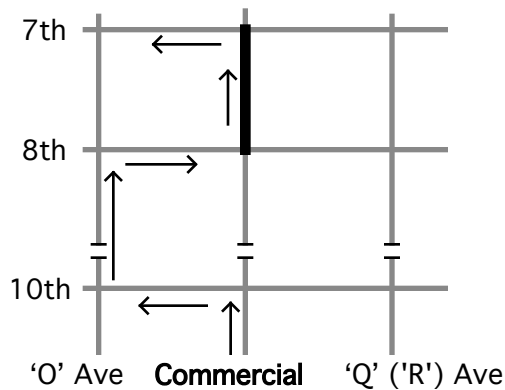

2017 Arts Festival
Booth Map
700 Block - South Half

Alley

printed
May 25, 2017

Routing Instructions for Booth Setup (700 Block - between 7th and 8th Streets)

Set up Thursday after 6 pm

ALL booth artisans

Take the second exit into Anacortes, Commercial Avenue, and proceed north. Turn left at 10th Street, right on "O" Avenue, then right on 8th Street and left at Commercial to your booth. Exit by going north to 7th Street and turn left.

Please follow these routing instructions so that we may minimize the traffic problems and please do not park in the alleys. The Anacortes police will tow any vehicles that are parked in the alley. Thank you for your cooperation.