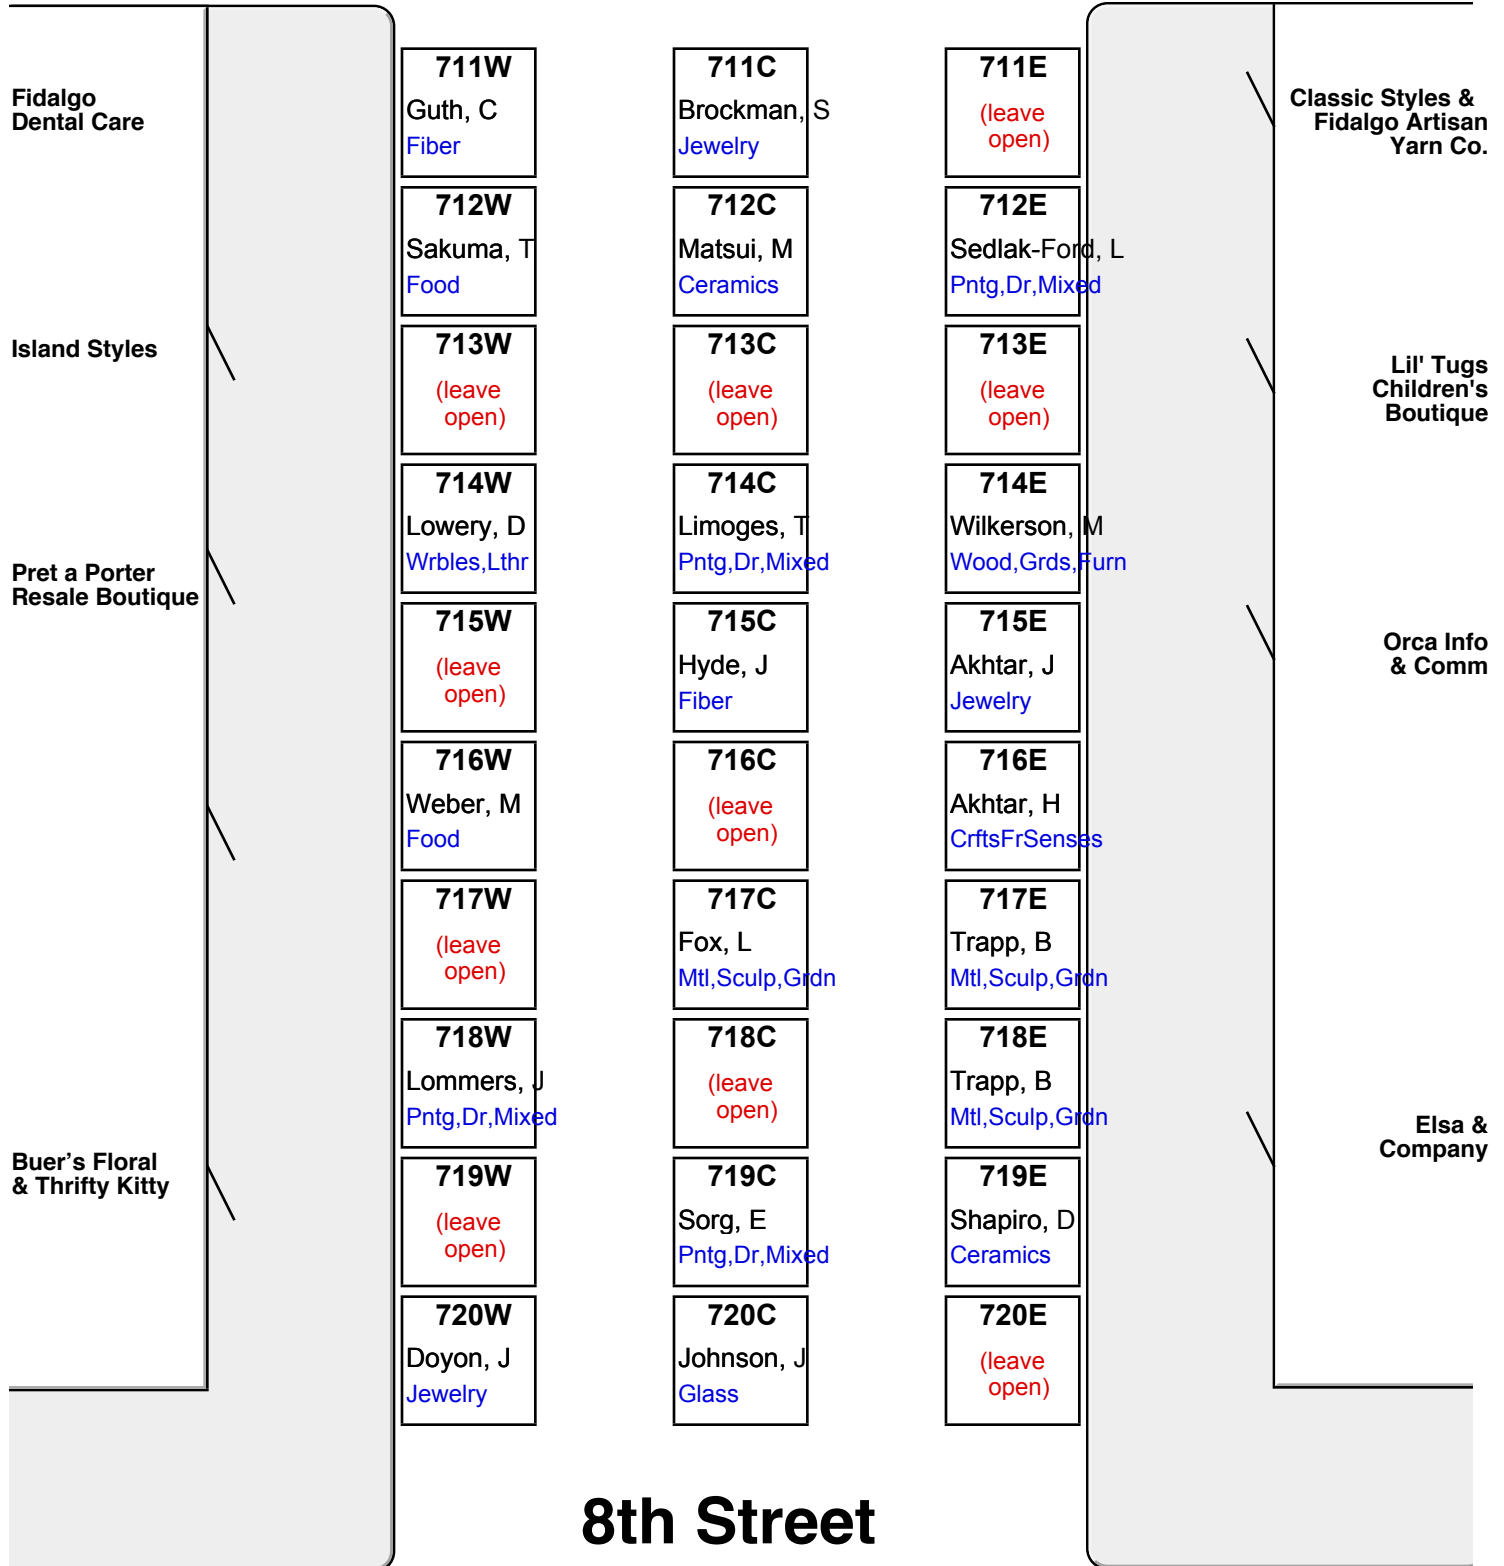

2018 Arts Festival
Booth Map
700 Block - South Half

Alley

printed
Aug 1, 2018

8th Street

Routing Instructions for Booth Setup (700 Block - between 7th and 8th Streets)

Set up Thursday after 6 pm

ALL booth artisans

Take the second exit into Anacortes, Commercial Avenue, and proceed north. Turn left at 10th Street, right on "O" Avenue, then right on 8th Street and left at Commercial to your booth. Exit by going north to 7th Street and turn left.

Please follow these routing instructions so that we may minimize the traffic problems and please do not park in the alleys. The Anacortes police will tow any vehicles that are parked in the alley. Thank you for your cooperation.