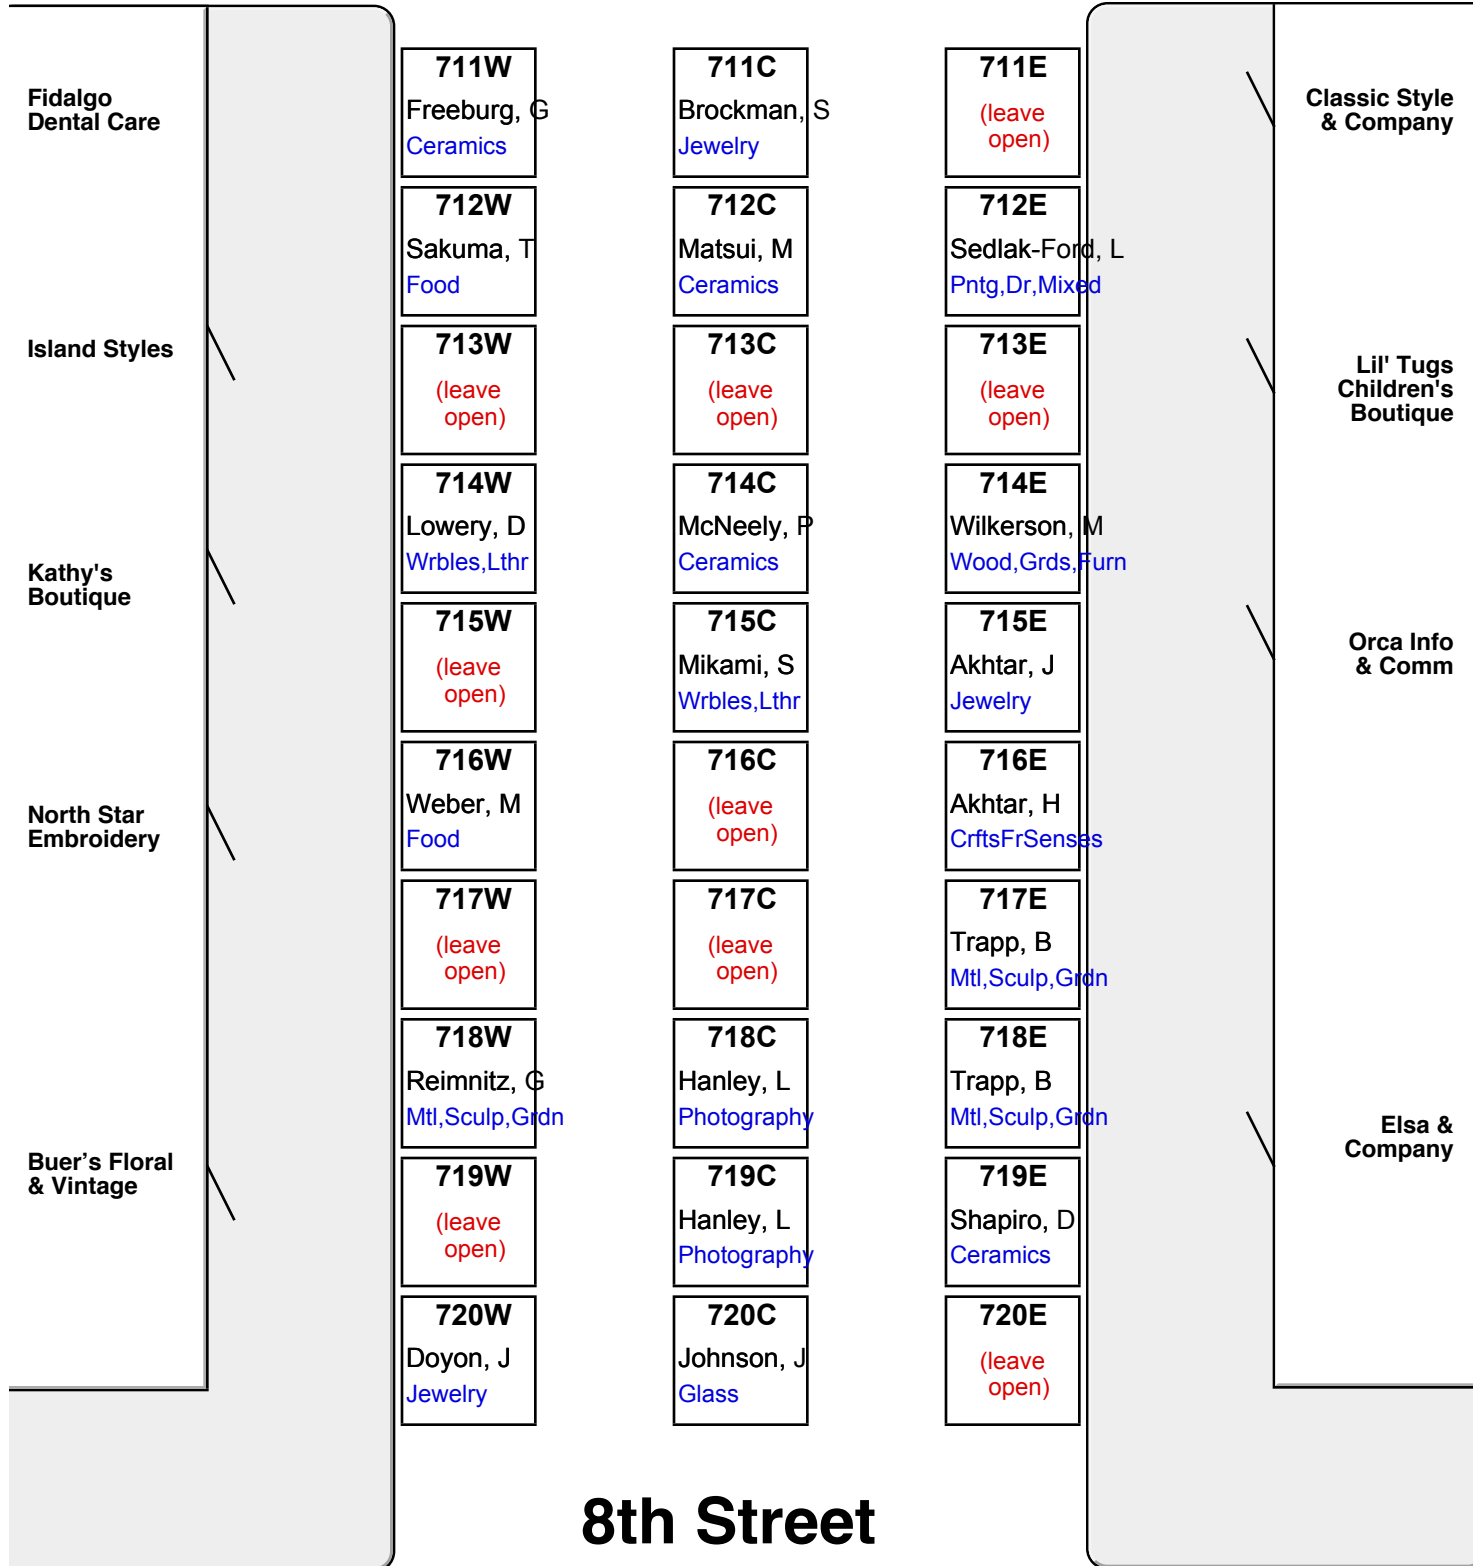

2017 Arts Festival
Booth Map
700 Block - South Half

Alley

printed
May 25, 2017

Routing Instructions for Booth Setup (700 Block - between 7th and 8th Streets)

Set up Thursday after 6 pm

ALL booth artisans

Take the second exit into Anacortes, Commercial Avenue, and proceed north. Turn left at 10th Street, right on "O" Avenue, then right on 8th Street and left at Commercial to your booth. Exit by going north to 7th Street and turn left.

Please follow these routing instructions so that we may minimize the traffic problems and please do not park in the alleys. The Anacortes police will tow any vehicles that are parked in the alley. Thank you for your cooperation.

Primary Media Categories Corresponding Names used on the map

- | | | |
|----------------|---|--------------------------------|
| Ceramics | = | Ceramics |
| CrftsFrSenses | = | Crafts for the Senses |
| Fiber | = | Fiber |
| Food | = | Food Products |
| Glass | = | Glass |
| Jewelry | = | Jewelry |
| Mtl,Sculp,Grdn | = | Metal, Sculpture, Garden Art |
| Pntg,Dr,Mixed | = | Painting, Drawing, Mixed Media |
| Photography | = | Photography |
| Wrbls,Lthr | = | Wearables, Leather |
| Wood,Grds,Furn | = | Wood, Gourds, Furniture |