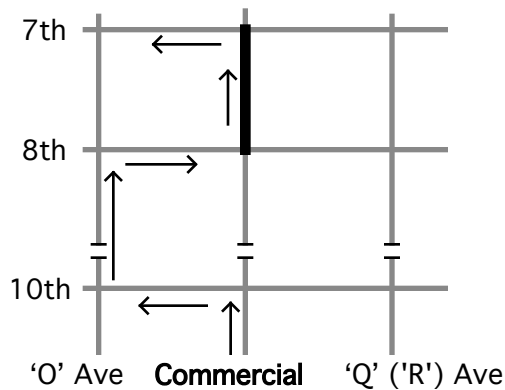

2017 Arts Festival
Booth Map
700 Block - South Half

Alley

printed
Jun 20, 2017

Routing Instructions for Booth Setup (700 Block - between 7th and 8th Streets)

Set up Thursday after 6 pm

ALL booth artisans

Take the second exit into Anacortes, Commercial Avenue, and proceed north. Turn left at 10th Street, right on "O" Avenue, then right on 8th Street and left at Commercial to your booth. Exit by going north to 7th Street and turn left.

Please follow these routing instructions so that we may minimize the traffic problems and please do not park in the alleys. The Anacortes police will tow any vehicles that are parked in the alley. Thank you for your cooperation.