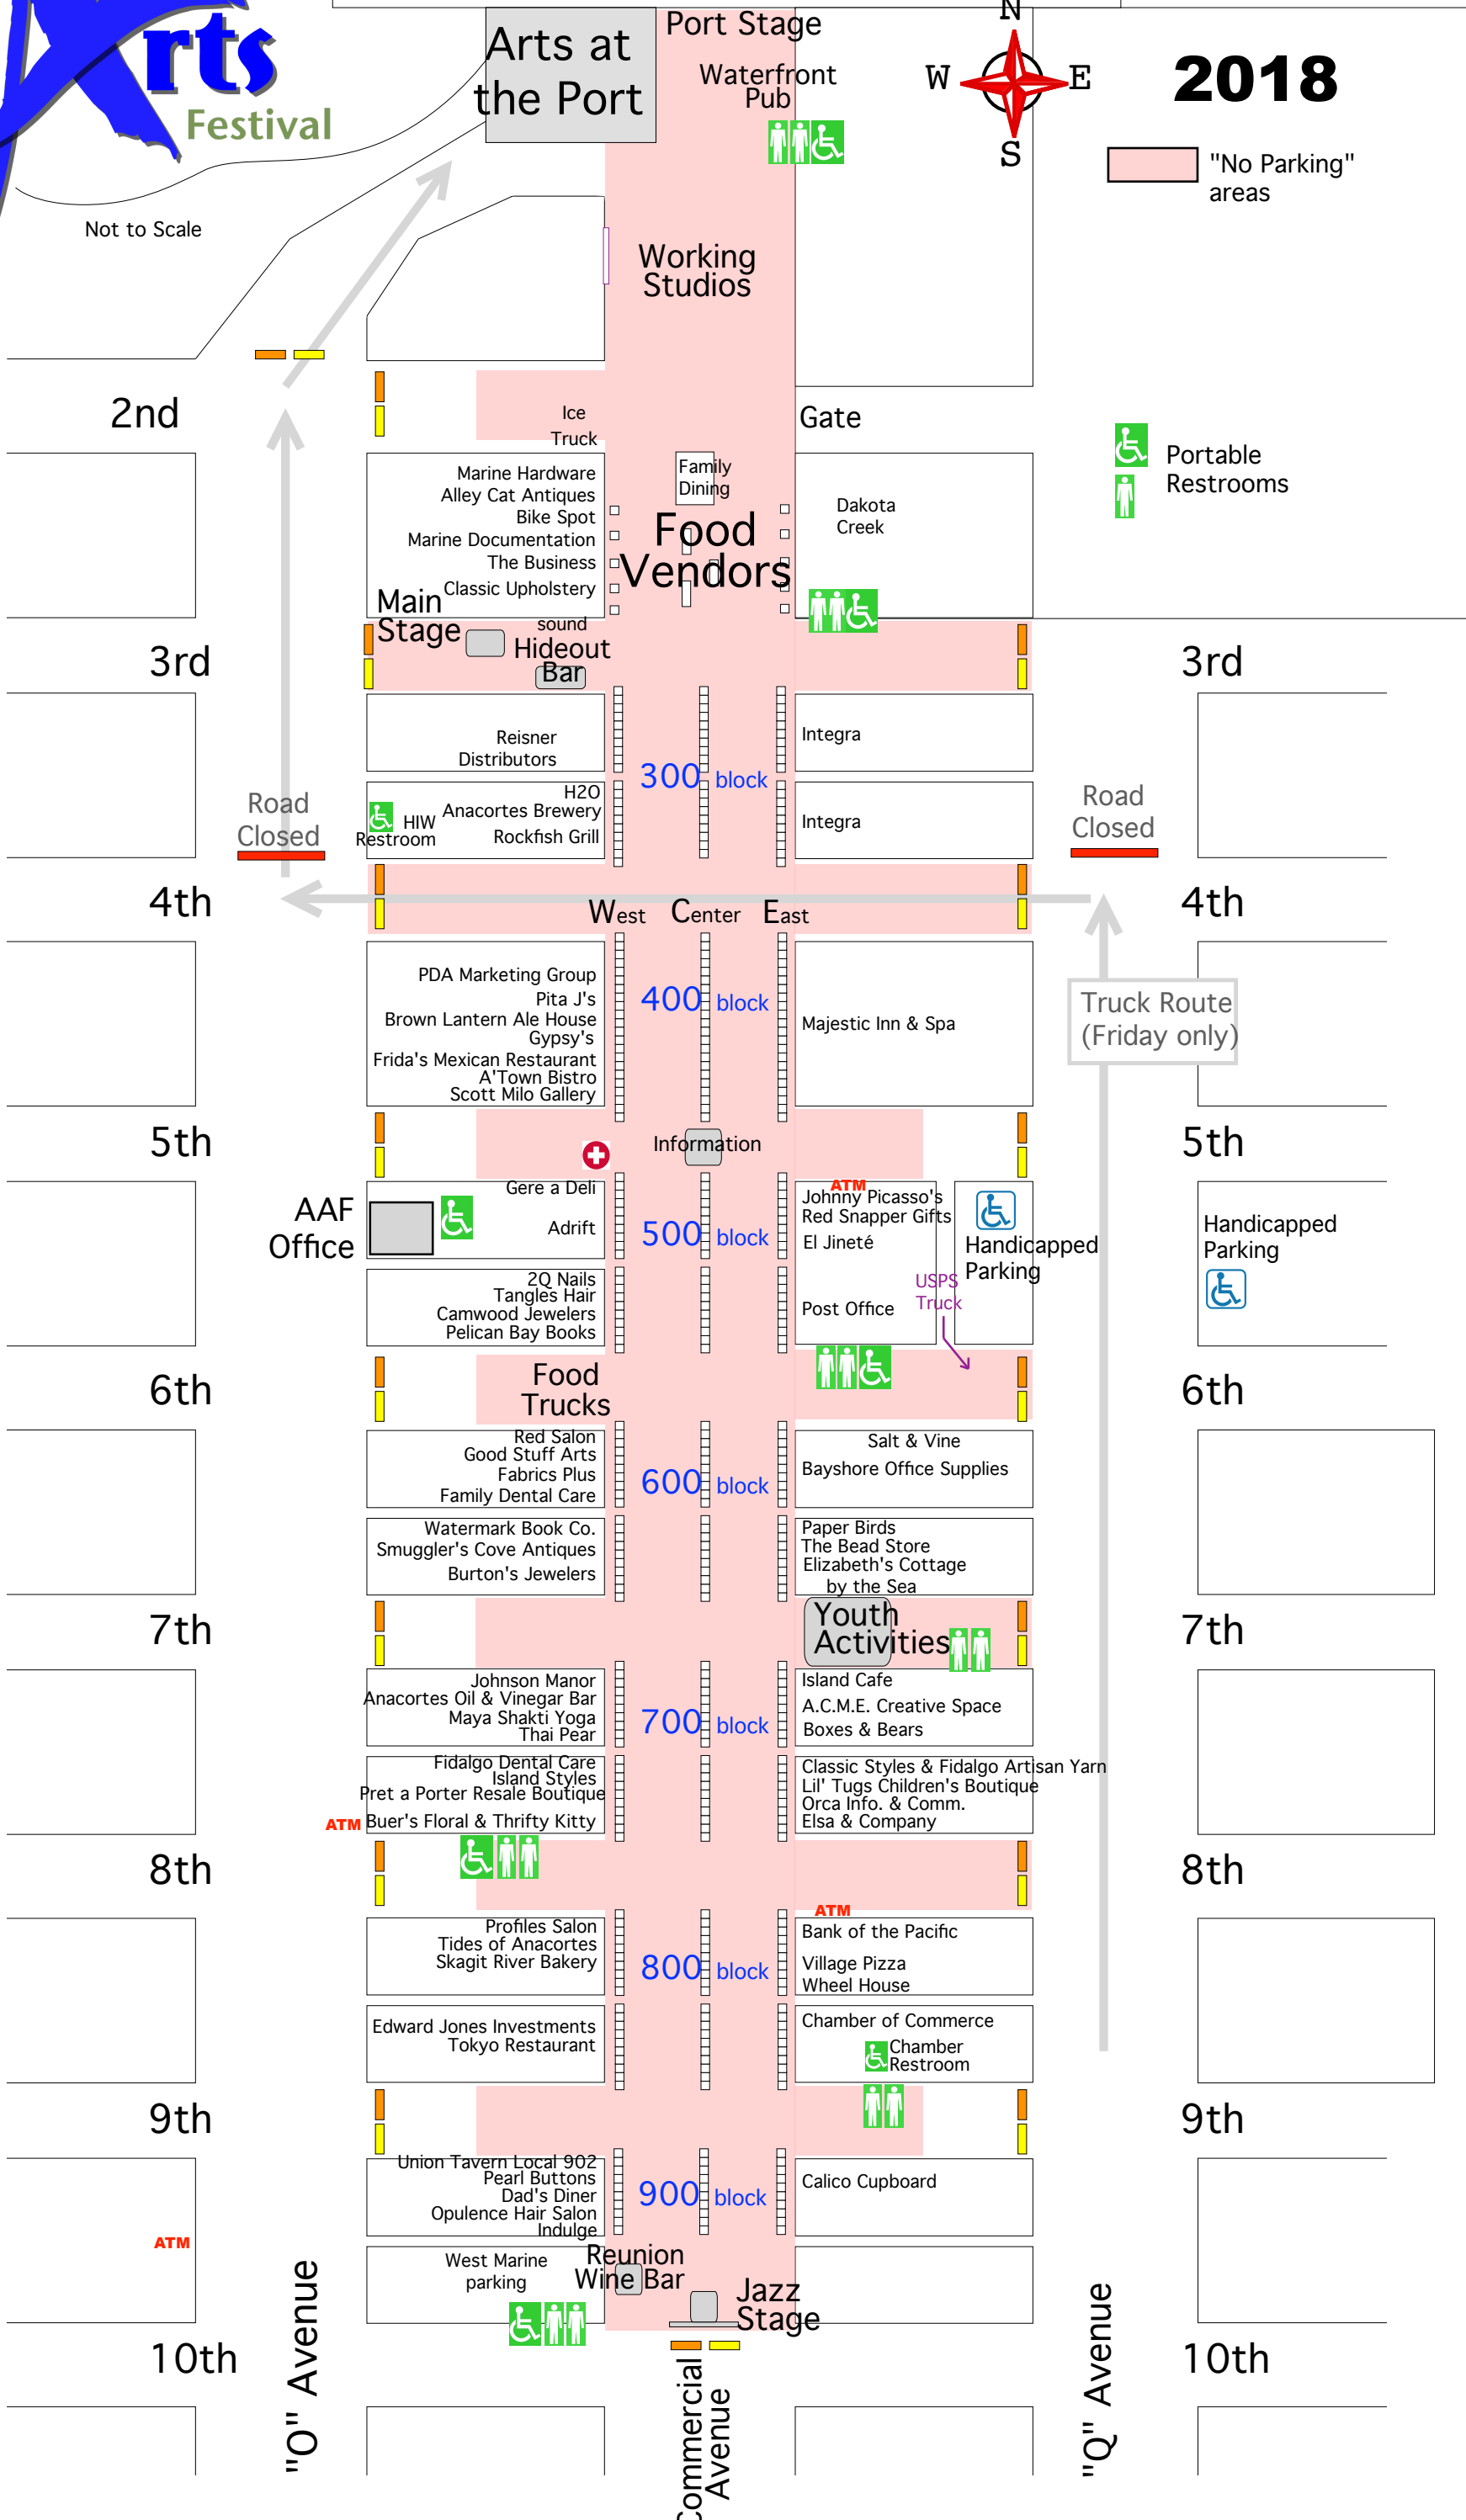

Guemes Channel

Revised July 31, 2018

2018

"No Parking" areas

Portable Restrooms

Truck Route (Friday only)

Handicapped Parking

Not to Scale

8th

9th

10th

"O" Avenue

Commercial Avenue

"Q" Avenue

Arts at the Port

Port Stage

Waterfront Pub

Working Studios

Food Vendors

Main Stage

Hideout Bar

Reisner Distributors

Anacortes Brewery

Rockfish Grill

Port Stage

Waterfront Pub

Working Studios

Food Vendors

Main Stage

Hideout Bar

Reisner Distributors

Anacortes Brewery